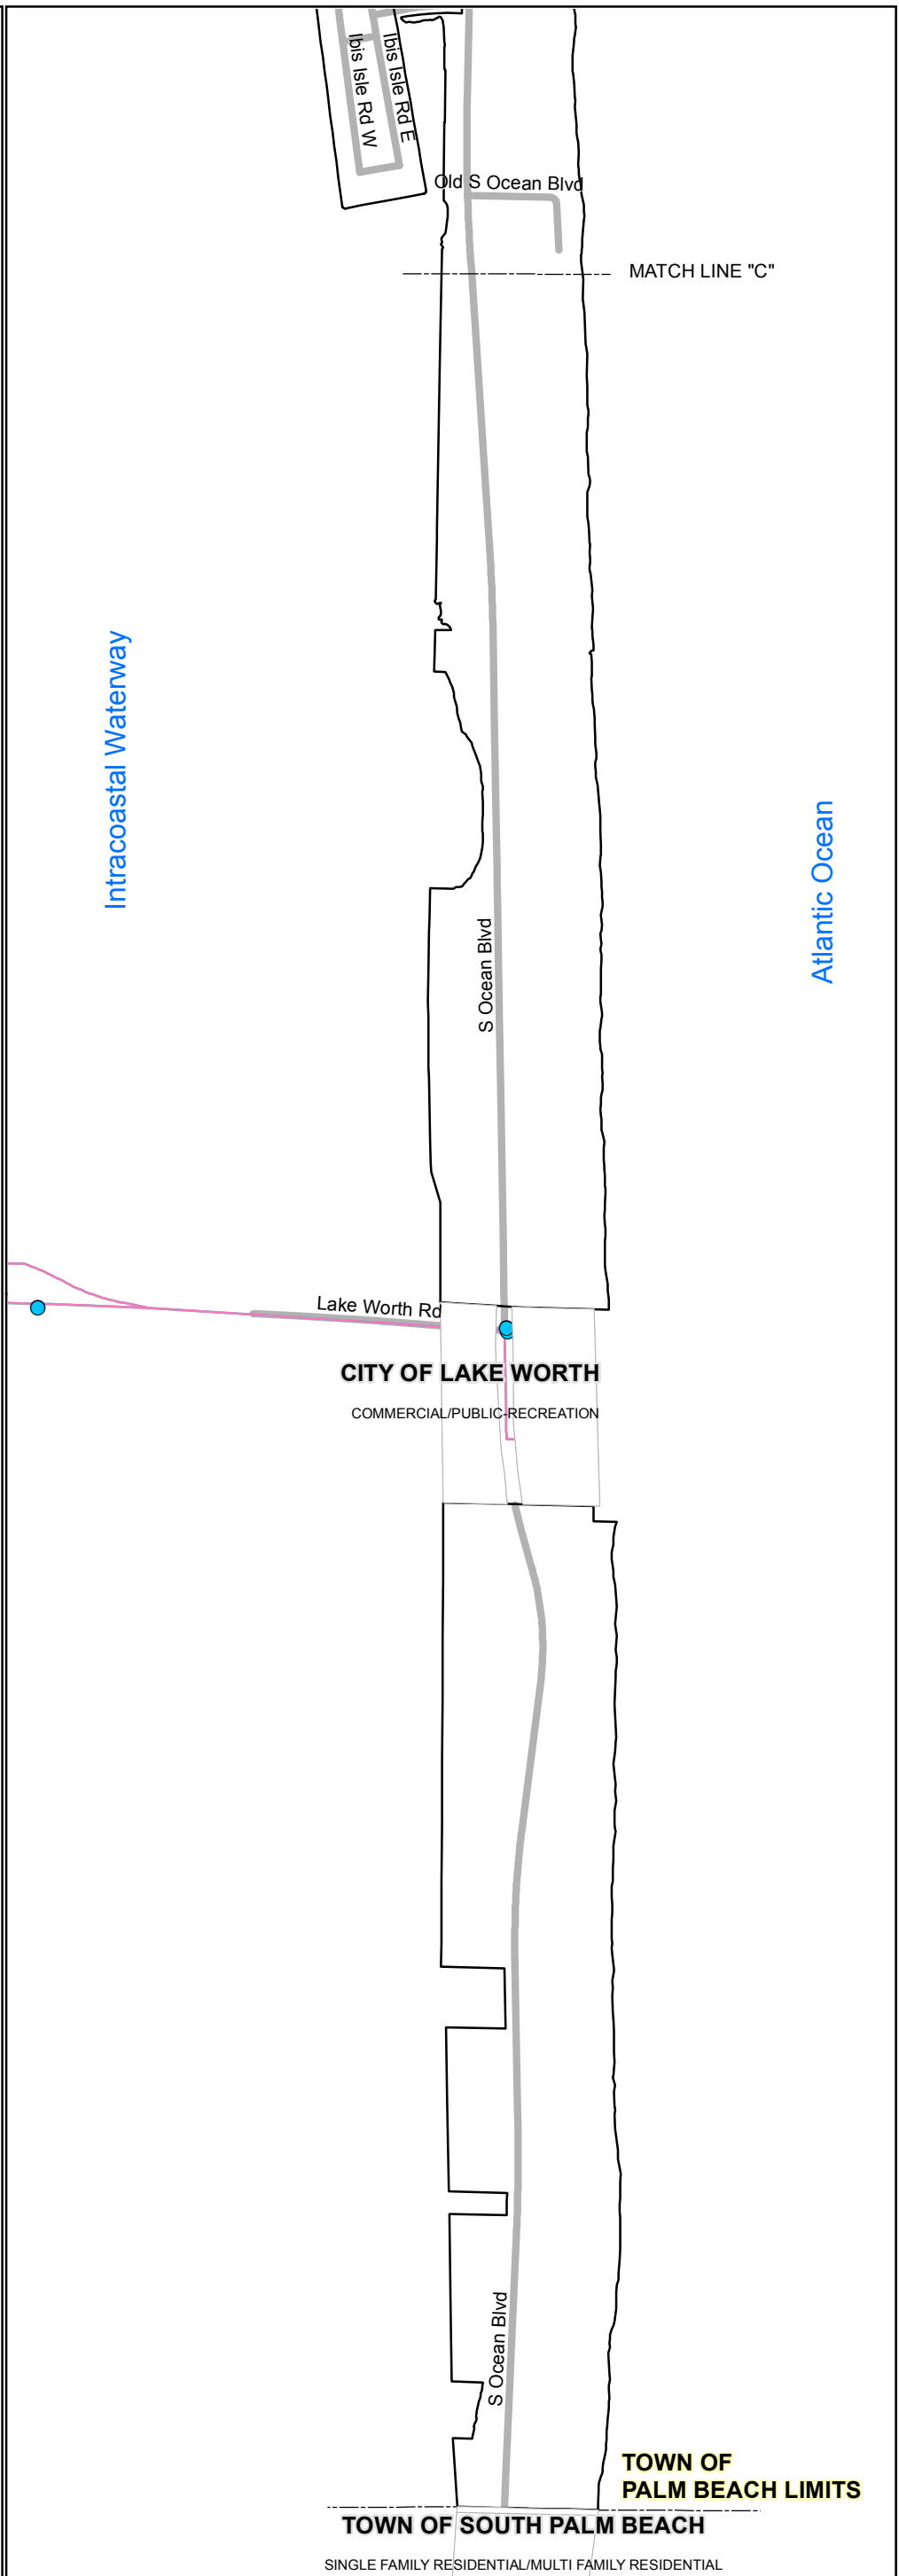

**TOWN OF PALM BEACH FUTURE PUBLIC TRANSIT MAP - 2027**  
**Planning, Zoning & Building Department**

- BUS STOPS
- BUS ROUTE #62 (SUNDAYS ONLY)
- BUS ROUTE #41

Map Created: July 28, 2017  
 Town of Palm Beach  
 Information Technologies GIS Department  
 Planning, Zoning & Building Department  
 (561)838-5430  
 Email: pzb@townofpalmbeach.com  
 Website: palmbeach.govoffice.com