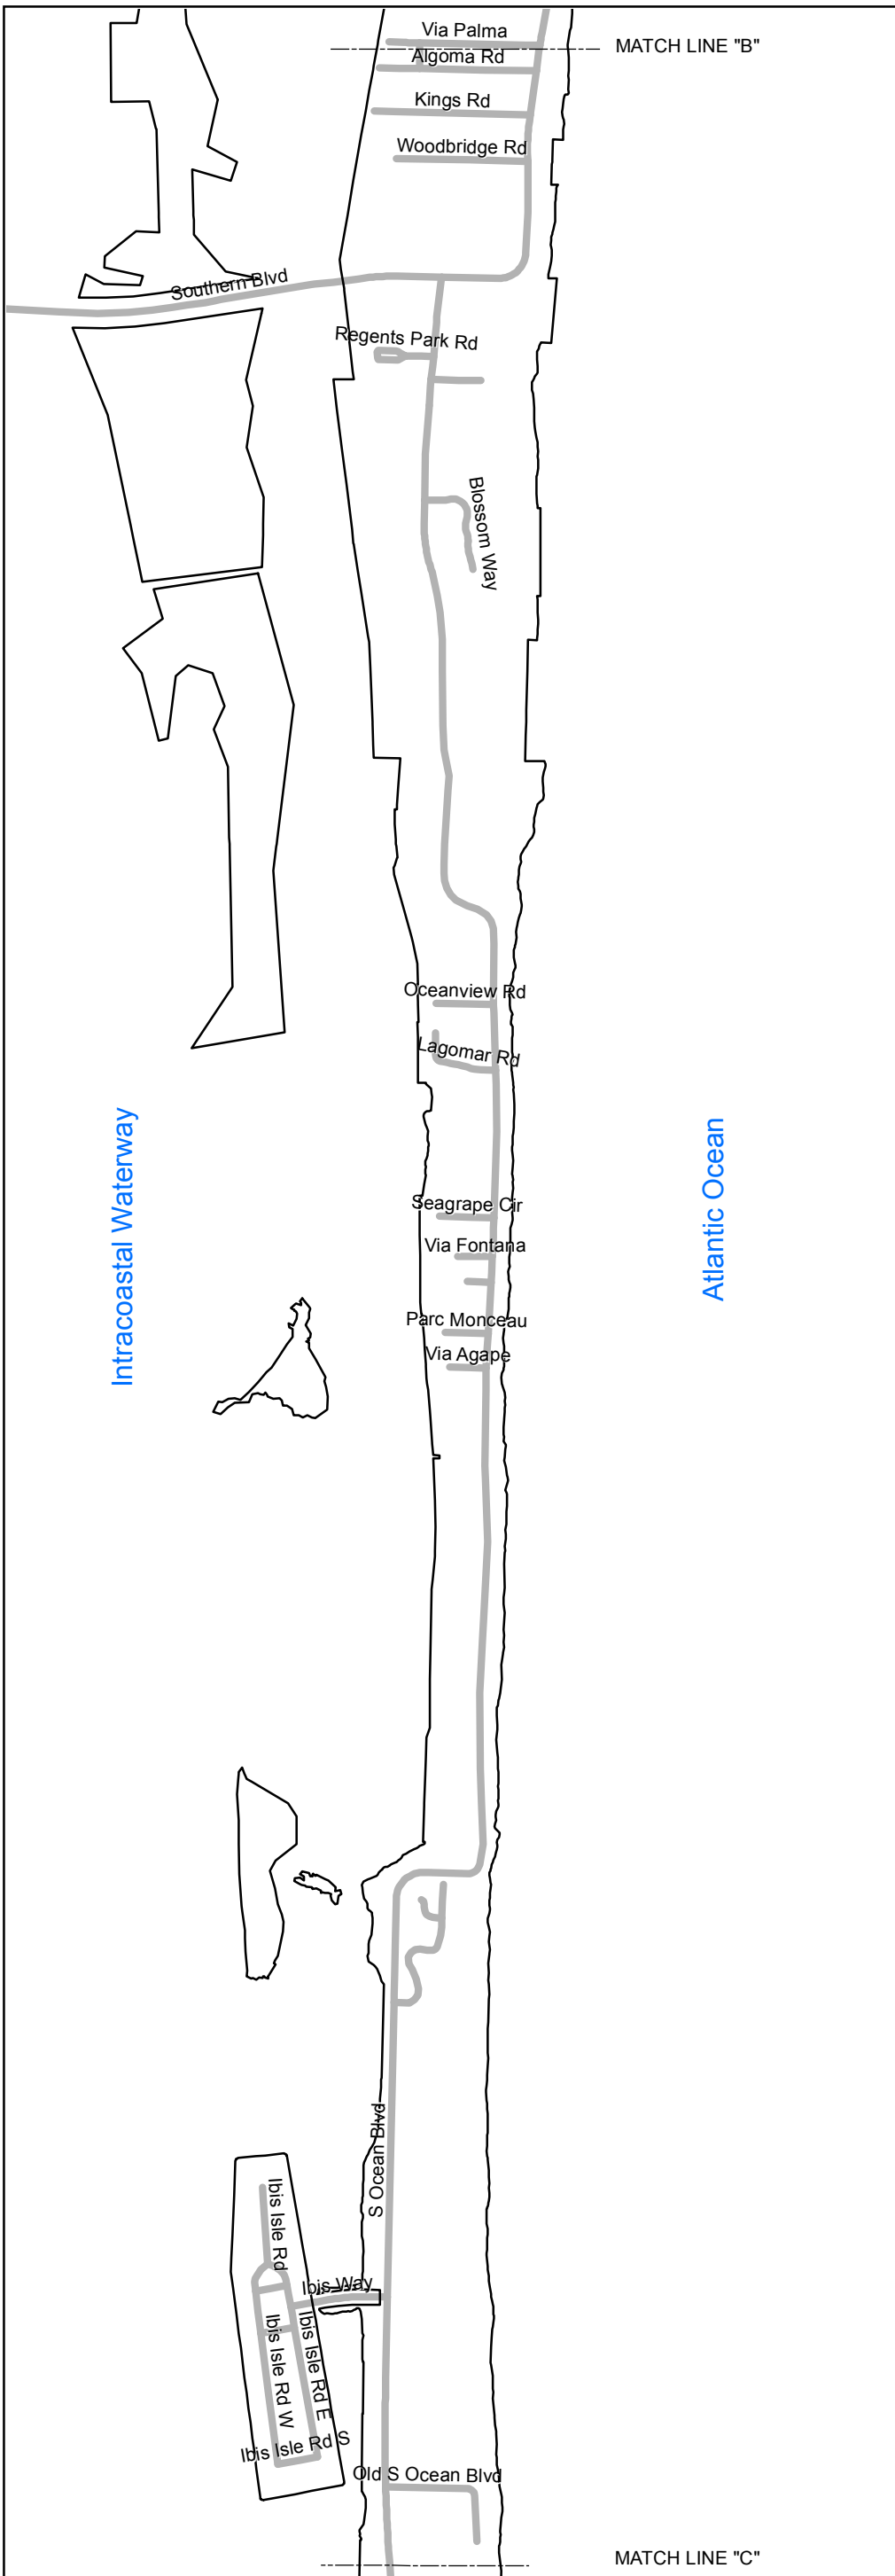

**TOWN OF PALM BEACH FUTURE PUBLIC TRANSIT MAP - 2027**  
**Planning, Zoning & Building Department**

- BUS STOPS
- BUS ROUTE #62 (SUNDAYS ONLY)
- BUS ROUTE #41

Map Created: July 28, 2017  
 Town of Palm Beach  
 Information Technologies GIS Department  
 Planning, Zoning & Building Department  
 (561)838-5430  
 Email: pzb@townofpalmbeach.com  
 Website: palmbeach.govoffice.com